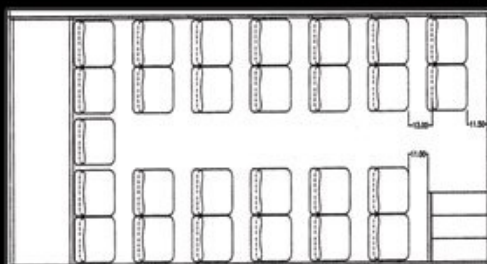

**27 PASSENGER
WITH REAR LUGGAGE**