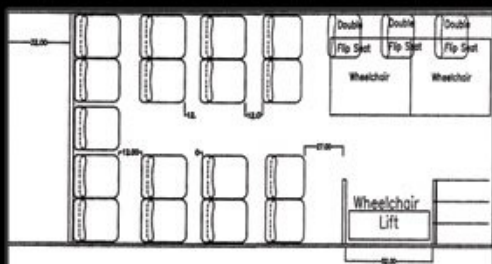

Exterior Height 10' 7"
Exterior Width 102"
Door Width 32"
Overall Length 34'-37"

FEATURES
STANDARD ROOF TOP A/C
SEAMLESS FIBERGLASS BODY
AVAILABLE IN 6.7L DIESEL & 6.8L V10 GAS
MEETS AND EXCEEDS FMVSS REGULATIONS

TIFFANY COACH BUILDERS RESERVES THE RIGHT TO MAKE CHANGES TO PRICE, COLOR, MATERIALS, EQUIPMENT, DESIGN SPECIFICATIONS AND MODELS.

PLEASE CONTACT YOUR LOCAL DEALER/DISTRIBUTOR FOR UP TO DATE SPECIFICATIONS AND ADDITIONAL OPTIONS

**23 PASSENGER
WITH REAR LUGGAGE
WHEELCHAIR LIFT**