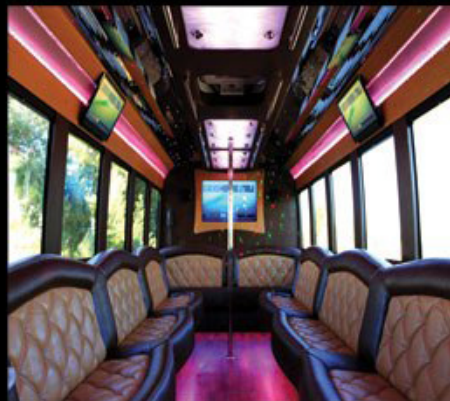

22-33 PASSENGERS
F-550
SHUTTLE / LIMO BUS

F-550 SHUTTLE / LIMO BUS

23-33 PASSENGERS

Exterior Height 10' 7"
 Exterior Width 102"
 Door Width 32"
 Overall Length 34'-37"

FEATURES
 STANDARD ROOF TOP A/C
 SEAMLESS FIBERGLASS BODY
 AVAILABLE IN 6.7L DIESEL & 6.8L V10 GAS
 MEETS AND EXCEEDS FMVSS REGULATIONS