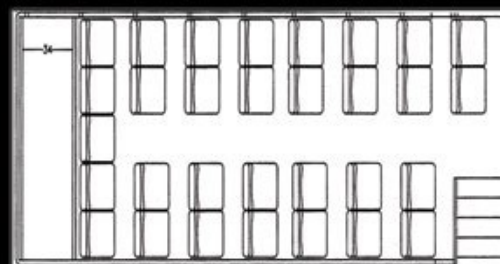

**31 PASSENGER
WITH REAR LUGGAGE**

AVAILABLE ON 6.8L GAS CHASSIS ONLY