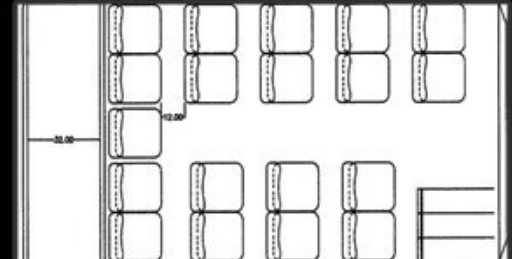

10-25 PASSENGERS

E-450

SHUTTLE / LIMO BUS

E-450 SHUTTLE / LIMO BUS

10-25 PASSENGERS

Exterior Height 9' 7"
Exterior Width 98"
Door Width 32"
Overall Length 22'-28'

TIFFANY COACH BUILDERS RESERVES THE RIGHT TO MAKE CHANGES TO PRICE, COLOR, MATERIALS, EQUIPMENT, DESIGN SPECIFICATIONS AND MODELS.
 PLEASE CONTACT YOUR LOCAL DEALER/DISTRIBUTOR FOR UP TO DATE SPECIFICATIONS AND ADDITIONAL OPTIONS

**19 PASSENGER
 WITH REAR LUGGAGE
 WHEELCHAIR LIFT**

**23 PASSENGER
 WITH REAR LUGGAGE**

**19 PASSENGER
 WITH NO LUGGAGE**