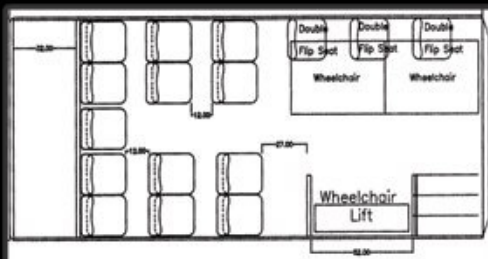

10-25 PASSENGERS

E-450

SHUTTLE / LIMO BUS

E-450 SHUTTLE / LIMO BUS

10-25 PASSENGERS

Exterior Height 9' 7"
Exterior Width 98"
Door Width 32"
Overall Length 22'-28'

TIFFANY COACH BUILDERS RESERVES THE RIGHT TO MAKE CHANGES TO PRICE, COLOR, MATERIALS, EQUIPMENT, DESIGN SPECIFICATIONS AND MODELS.
 PLEASE CONTACT YOUR LOCAL DEALER/DISTRIBUTOR FOR UP TO DATE SPECIFICATIONS AND ADDITIONAL OPTIONS

**19 PASSENGER
 WITH REAR LUGGAGE
 WHEELCHAIR LIFT**

**23 PASSENGER
 WITH REAR LUGGAGE**

**19 PASSENGER
 WITH NO LUGGAGE**