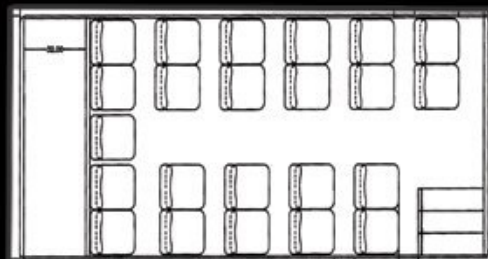

10-25 PASSENGERS

E-450

SHUTTLE / LIMO BUS

E-450 SHUTTLE / LIMO BUS

10-25 PASSENGERS

Exterior Height 9' 7"
Exterior Width 98"
Door Width 32"
Overall Length 22'-28'

TIFFANY COACH BUILDERS RESERVES THE RIGHT TO MAKE CHANGES TO PRICE, COLOR, MATERIALS, EQUIPMENT, DESIGN SPECIFICATIONS AND MODELS.
 PLEASE CONTACT YOUR LOCAL DEALER/DISTRIBUTOR FOR UP TO DATE SPECIFICATIONS AND ADDITIONAL OPTIONS

**19 PASSENGER
 WITH REAR LUGGAGE
 WHEELCHAIR LIFT**

**23 PASSENGER
 WITH REAR LUGGAGE**

**19 PASSENGER
 WITH NO LUGGAGE**